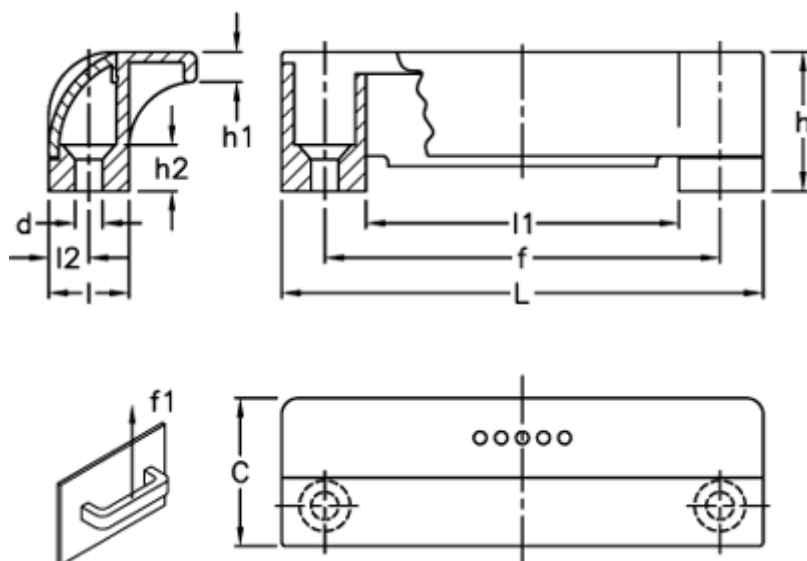

# Data Sheet

Article number: 23052651514  
Description: E+G Guard safety handle  
ESP.110-SH-C4

## Measures

C	= 35	L	= 114
d	= 6.5	l1	= 74
f	= 93,5 +/-0,5	l2	= 9.5
F1 (N)	= 1050		
h	= 33		
h1	= 7		
h2	= 11		
l	= 19		